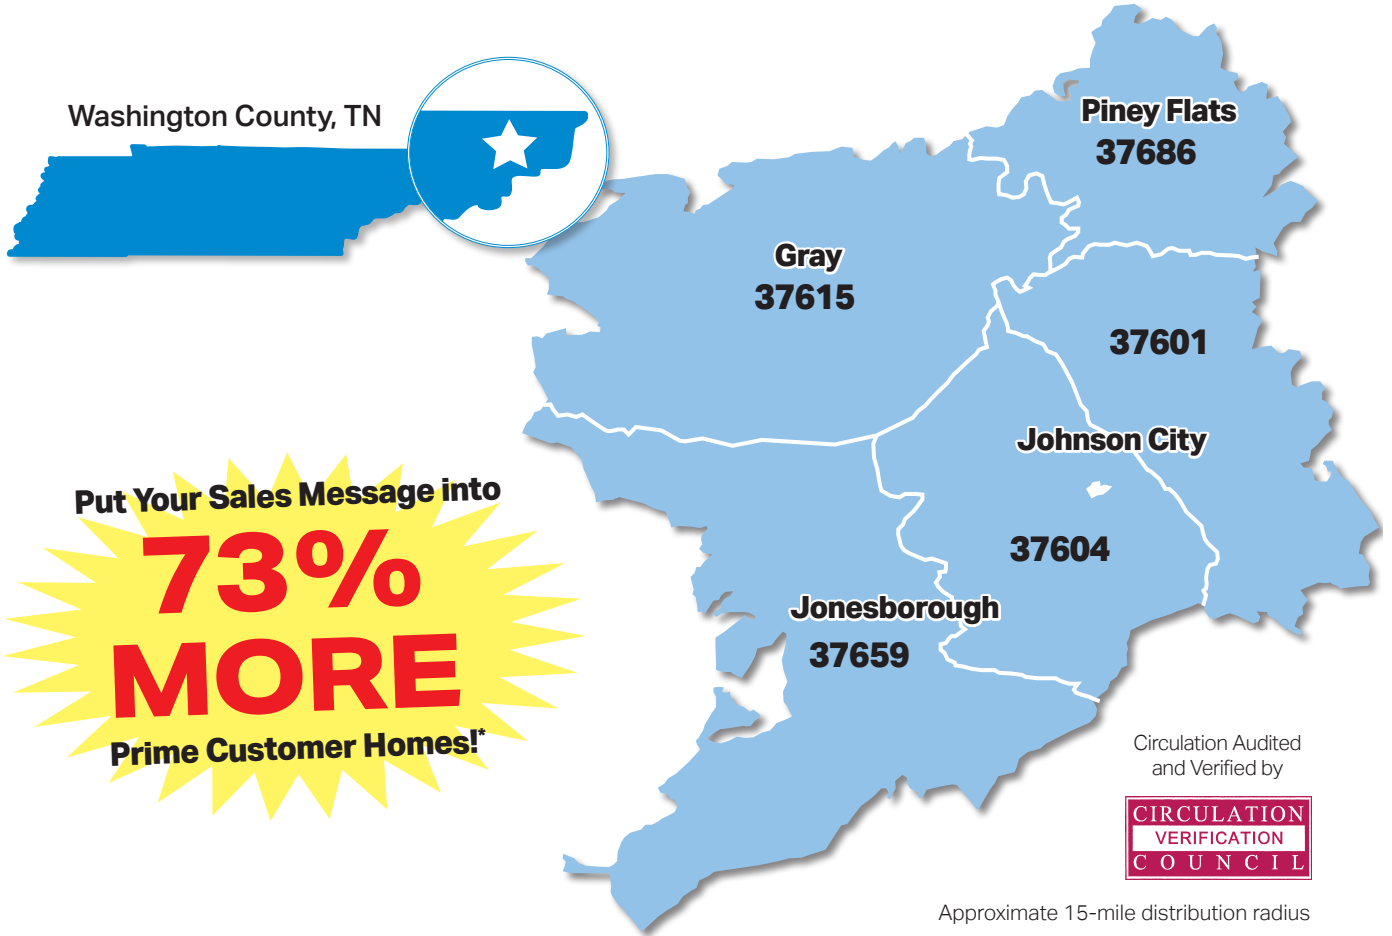

Home delivered to 30,410 homes in your core market!
The fourth largest audited home delivered newspaper in Tennessee!
Increase Profits • Reach new customers today!

Approximate 15-mile distribution radius

Wednesday morning delivery is grocery insert day.
The most important advertising day of the week.

Audited Home Delivery Comparisons and household coverage

Towns	Zip Code	* News & Neighbor	N&N Household Coverage & Single Copy	* Johnson City Press	JCP Household Coverage & Single Copy
Johnson City	37601	8,388	51%	2,297	14%
Johnson City	37604	11,960	73%	2,578	15.8%
Gray/Boones Creek	37615	5,966	67%	1,205	13.5%
Jonesborough	37659	2,774	23%	1,849	15.5%
Piney Flats	37686	1,322	40%	320	9.6%
Home Delivered Circulation		30,410	53.3%	8,249	14.5%