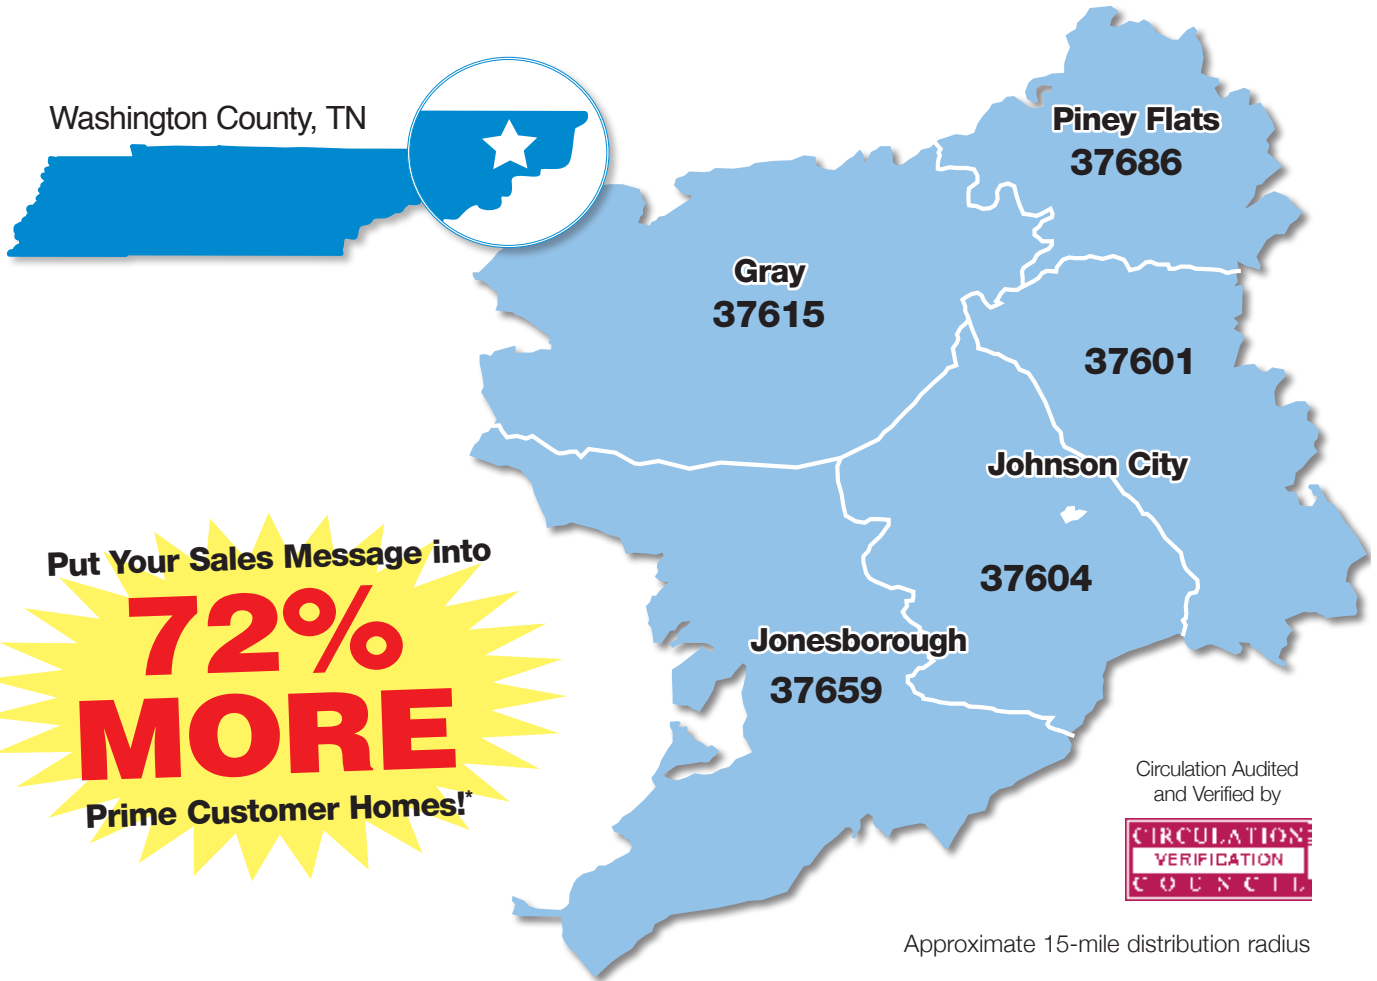

**Home delivered to 30,375 homes in your core market!**  
**The fifth largest audited home delivered newspaper in Tennessee!**  
**Increase Profits • Reach new customers today!**

**Wednesday morning delivery is grocery insert day.**  
**The most important advertising day of the week.**

**Audited Home Delivery Comparisons and household coverage**

Towns	Zip Code	*News & Neighbor	N&N Household Coverage	*Johnson City Press	JCP Household Coverage
Johnson City	37601	8,393	51.5%	2,334	14%
Johnson City	37604	11,965	74%	2,628	16%
Gray/Boones Creek	37615	5,952	68%	1,290	14.6%
Jonesborough	37659	2,761	23%	2,039	17.4%
Piney Flats	37686	1,304	41%	362	11.4%
<b>Home Delivered Circulation</b>		<b>30,375</b>	<b>54%</b>	<b>8,653</b>	<b>15.3%</b>