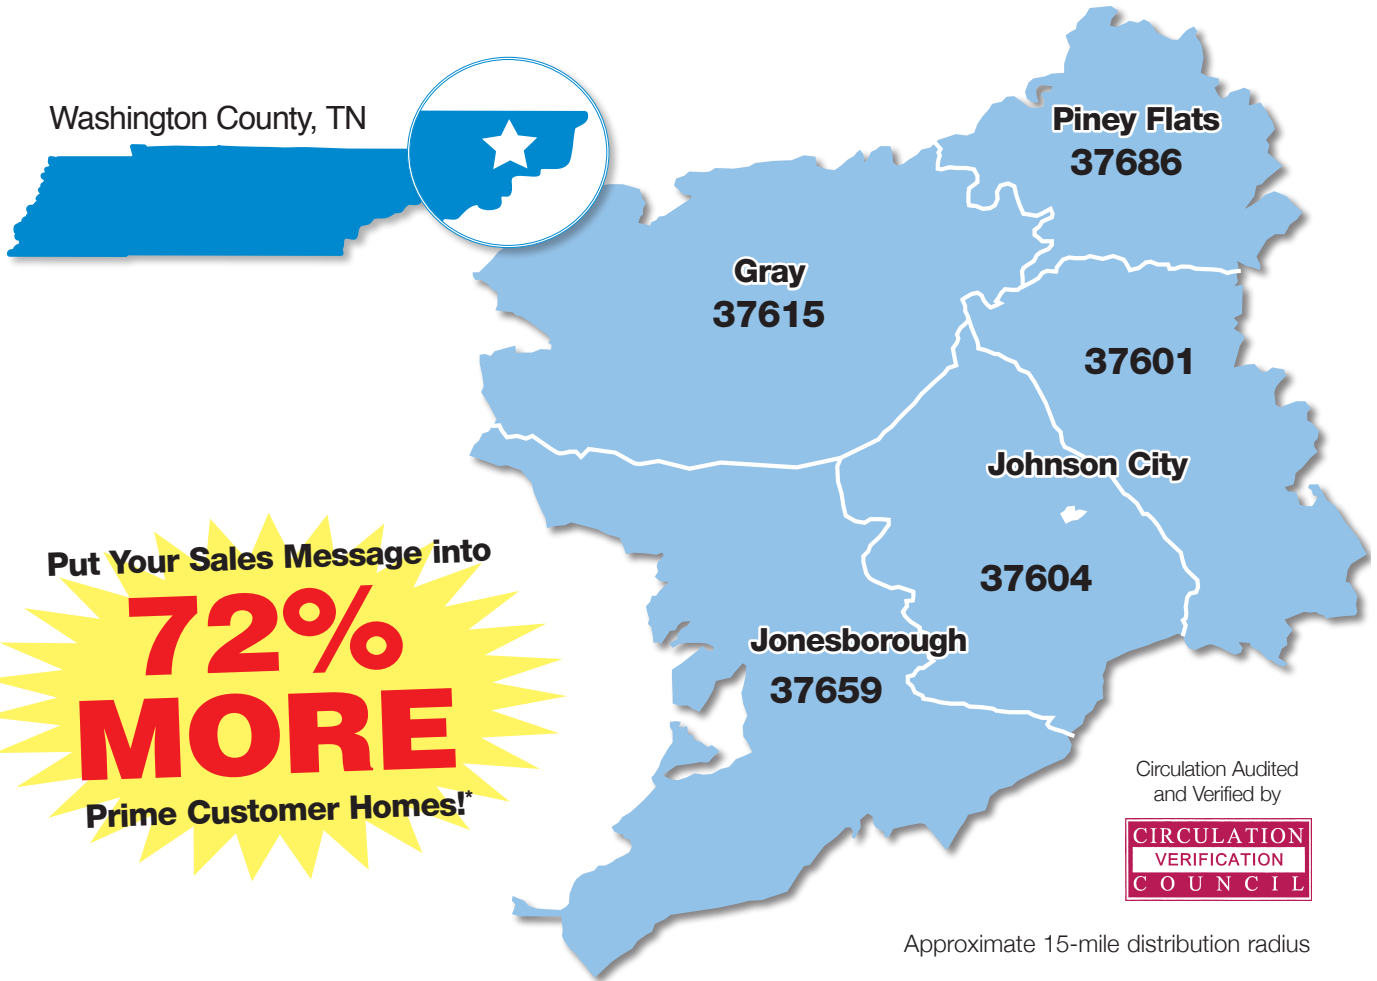

**Home delivered to 30,375 homes in your core market!**

**The fifth largest audited home delivered newspaper in Tennessee!**

**Increase Profits • Reach new customers today!**

**Wednesday morning delivery is grocery insert day.  
The most important advertising day of the week.**

**Audited Home Delivery Comparisons and household coverage**

Towns	Zip Code	*News & Neighbor	N&N Household Coverage	*Johnson City Press	JCP Household Coverage
Johnson City	37601	8,393	51.5%	2,334	14%
Johnson City	37604	11,965	74%	2,628	16%
Gray/Boones Creek	37615	5,952	68%	1,290	14.6%
Jonesborough	37659	2,761	23%	2,039	17.4%
Piney Flats	37686	1,304	41%	362	11.4%
<b>Home Delivered Circulation</b>		<b>30,375</b>	<b>54%</b>	<b>8,653</b>	<b>15.3%</b>