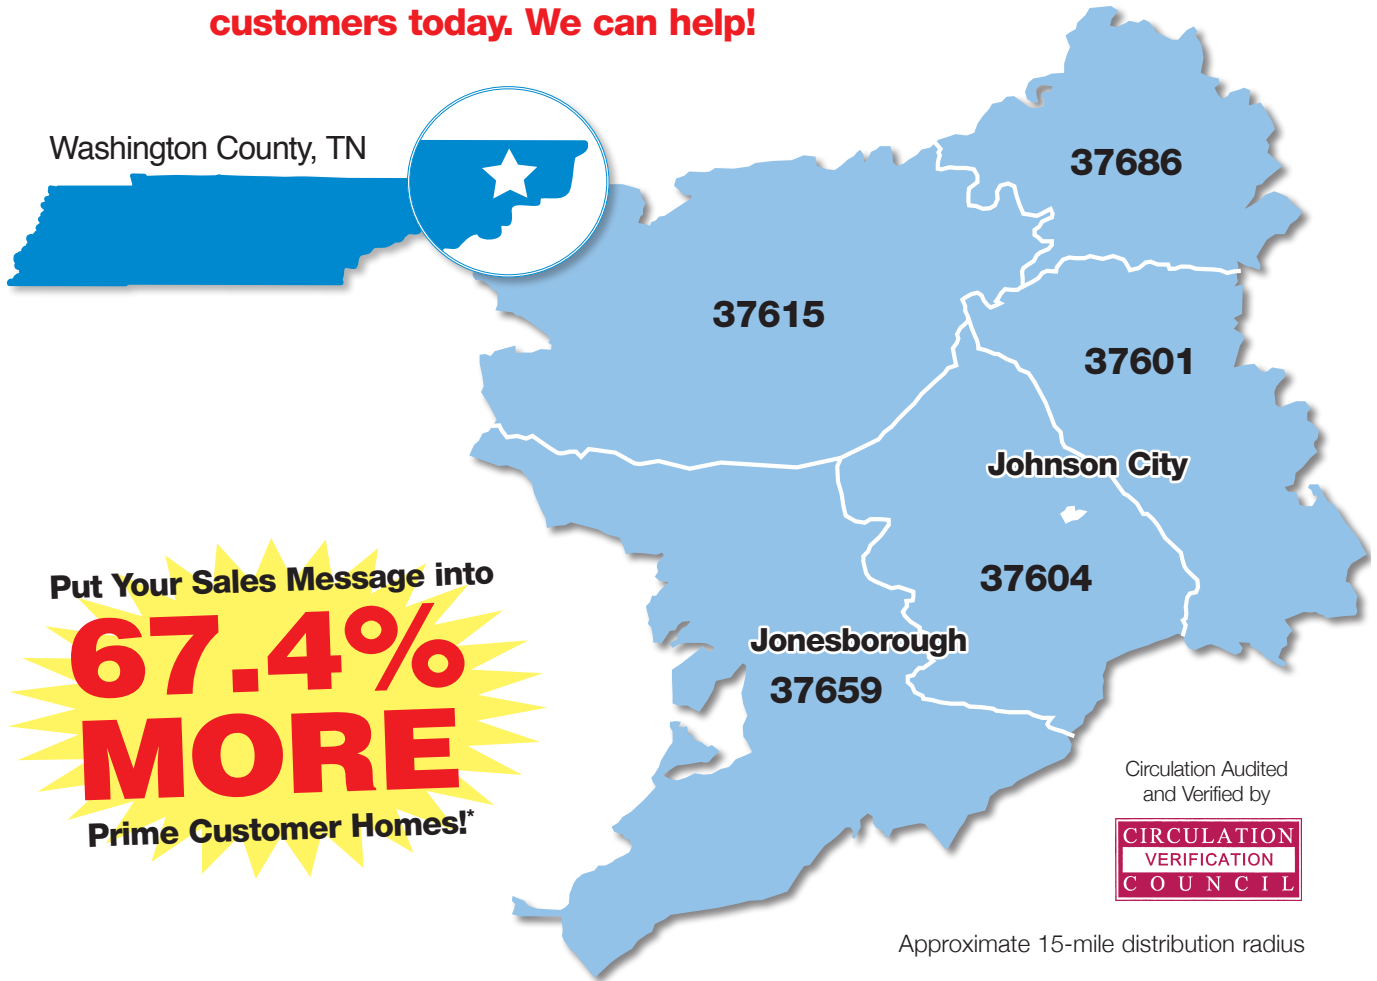

Don't miss 20,553 prime consumer homes and lost sales opportunities!

Increase profits and add new customers today. We can help!

Reach 20,553 More Customer Homes and compare market penetration below.

Audited Home Delivery Comparisons and household coverage

Zip codes as audited by 2018 Circulation Verification Council (CVC) and 2018 Audit Alliance for Audited Media, old (ABC).

Towns	Zip Code	News & Neighbor	N&N Household Coverage	Johnson City Press	JCP Household Coverage
Johnson City	37601	8,460	51.5%	2,753	16.8%
Johnson City	37604	12,056	75%	2,972	18.5%
Gray/Boones Creek	37615	5,995	69%	1,510	17.2%
Jonesborough	37659	2,697	23.4%	2,312	20%
Piney Flats	37686	1,298	41.9%	406	13%
Home Delivered Circulation		30,506	54.6%	9,953	17.8%

* Johnson City News & Neighbor 2018 Circulation Verification Council Circulation Audit/Readership Survey
* Johnson City Press 2018 Alliance for Audited Media