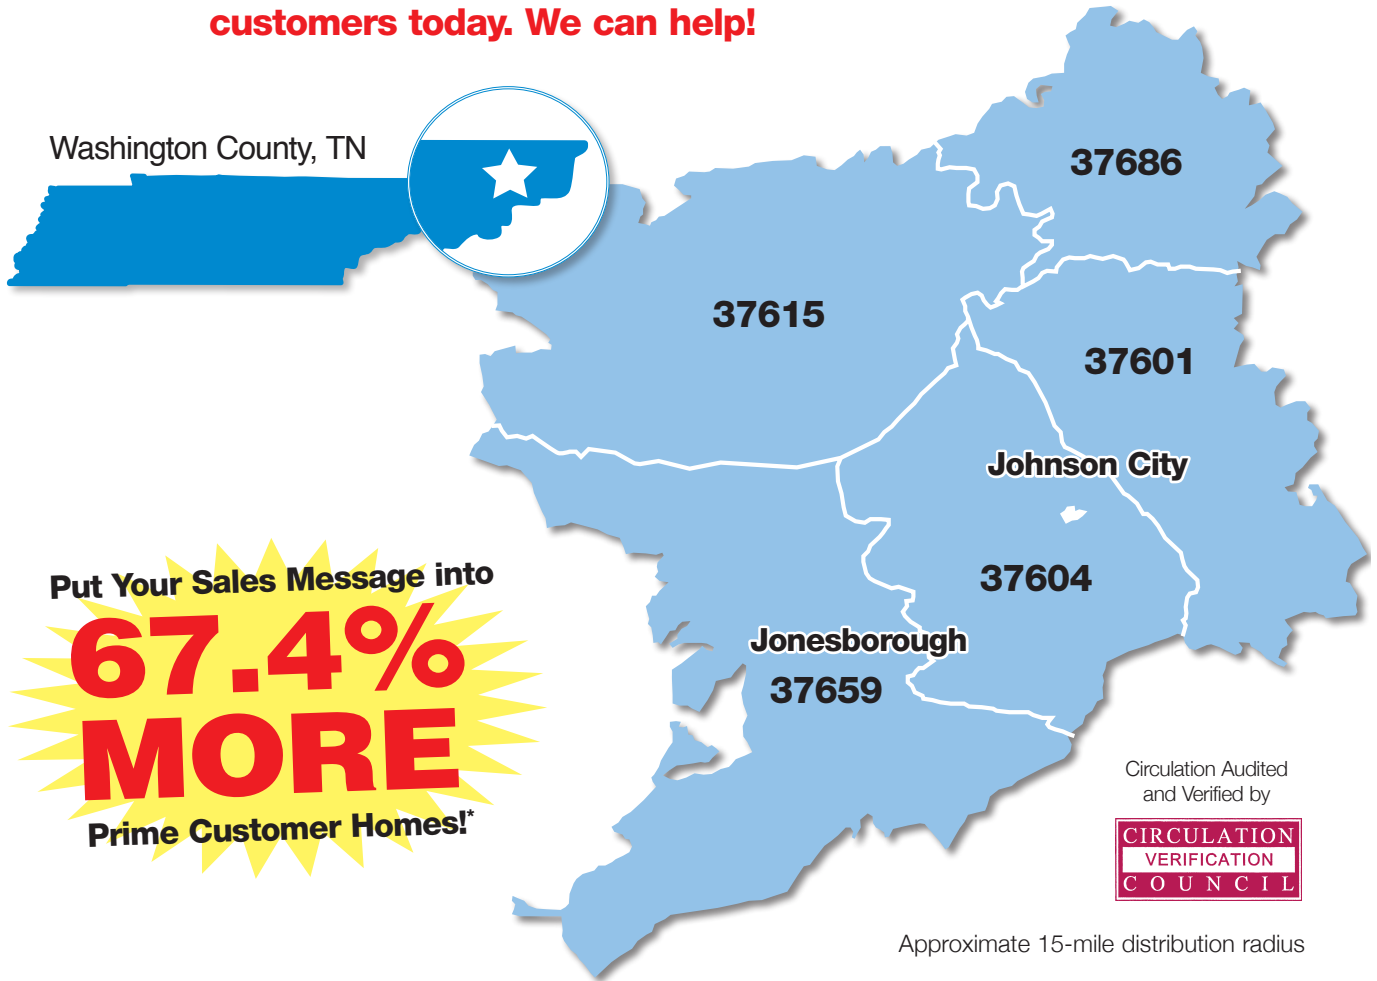

**Don't miss 20,553 prime consumer homes and lost sales opportunities!**

**Increase profits and add new customers today. We can help!**

**Reach 20,553 More Customer Homes and compare market penetration below.**

**Audited Home Delivery Comparisons and household coverage**

Zip codes as audited by 2017 Circulation Verification Council (CVC) and 2018 Audit Alliance for Audited Media, old (ABC).

Towns	Zip Code	News & Neighbor	N&N Household Coverage	Johnson City Press	JCP Household Coverage
Johnson City	37601	8,460	51.5%	2,753	16.8%
Johnson City	37604	12,056	75%	2,972	18.5%
Gray/Boones Creek	37615	5,995	69%	1,510	17.2%
Jonesborough	37659	2,697	23.4%	2,312	20%
Piney Flats	37686	1,298	41.9%	406	13%
<b>Home Delivered Circulation</b>		<b>30,506</b>	<b>54.6%</b>	<b>9,953</b>	<b>17.8%</b>

\* Johnson City News & Neighbor 2017 Circulation Verification Council Circulation Audit/Readership Survey

\* Johnson City Press 2018 Alliance for Audited Media