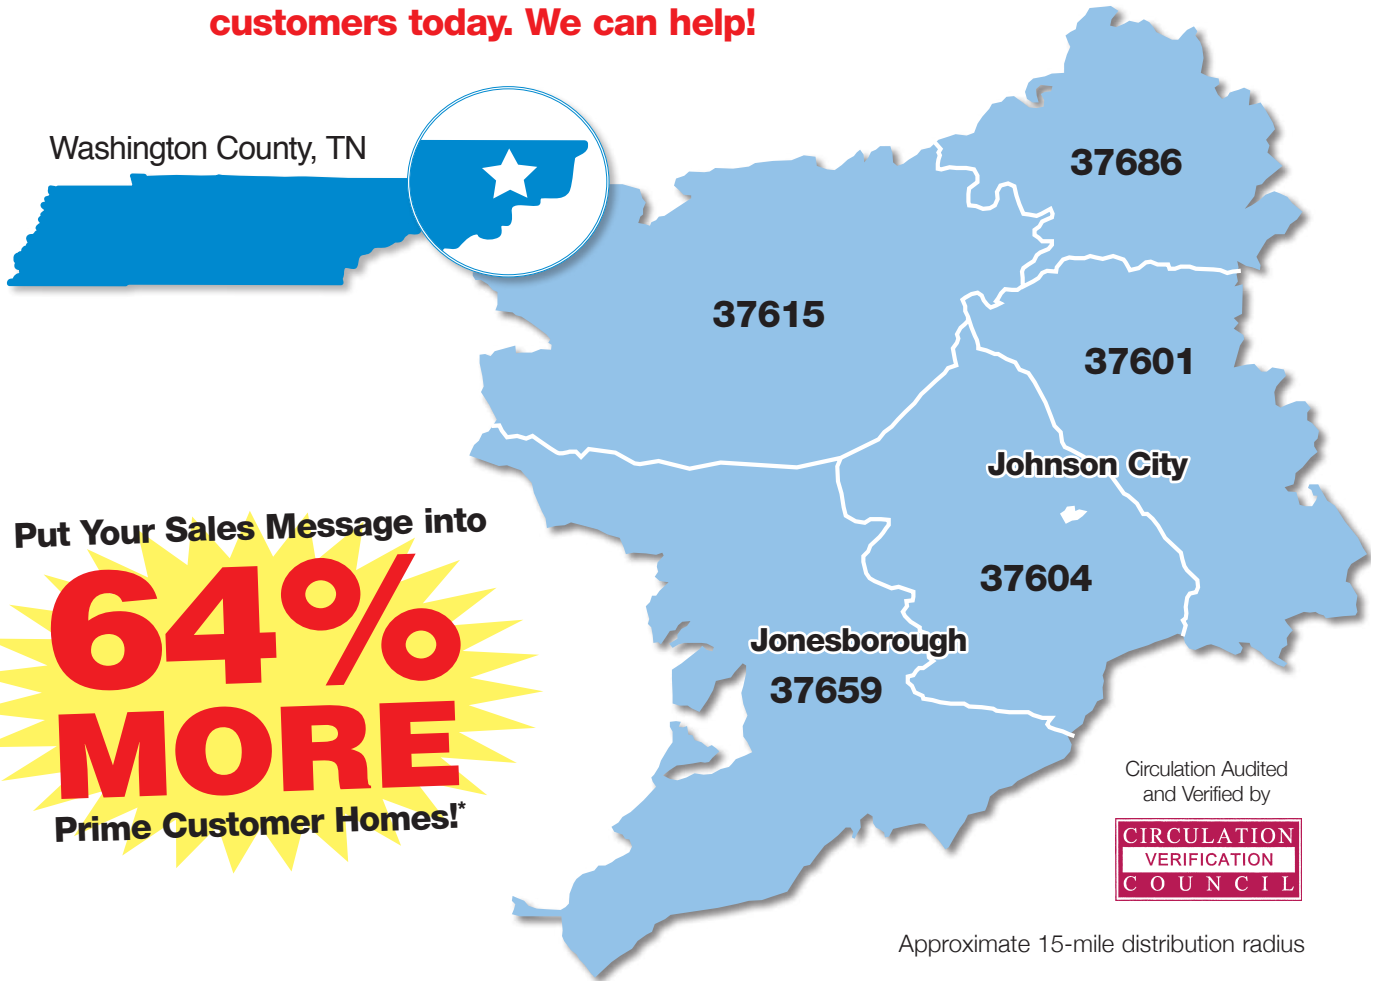

## Why miss 19,510 prime consumer homes and lost sales opportunities?

**Increase profits and add new customers today. We can help!**

**Reach 19,510 More Customer Homes and compare market penetration below.**

### Audited Home Delivery Comparisons and household coverage

Zip codes as audited by 2017 Circulation Verification Council (CVC) and 2017 Audit Alliance for Audited Media, old (ABC).

Towns	Zip Code	News & Neighbor	N&N Household Coverage	Johnson City Press	JCP Household Coverage
Johnson City	37601	8,460	51.5%	3,035	18.5%
Johnson City	37604	12,056	75.7%	3,314	21%
Gray/Boones Creek	37615	5,995	69%	1,627	18.7%
Jonesborough	37659	2,697	23.3%	2,537	22%
Piney Flats	37686	1,298	41.8%	453	14.6%
<b>Home Delivered Circulation</b>		<b>30,506</b>	<b>54.7%</b>	<b>10,996</b>	<b>19.7%</b>

\* Johnson City News & Neighbor 2017 Circulation Verification Council Circulation Audit/Readership Survey

\* Johnson City Press 2017 Alliance for Audited Media